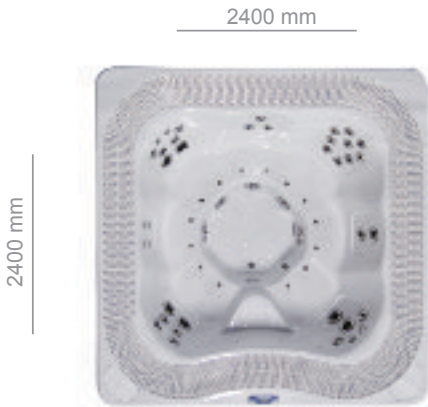

River flow round

2300mm

▼ River flow round

Size	Φ 230x97cm6
Persons Empty	seats
weight	320 kg
Water capacity	1370 liter
Air jets	8
Hydro jets	40
Control system	Gecko
Inverter system	Optional
Jet pump	1 x two-speed 3HP 1 x one-speed 3HP
Heated airblower	Yes
Circ. pump	1 x 1.0HP
Heater	3 KW
LED large spotlight	Yes
LED waterfall/ fountain	No
Perimeter LED light system	Yes
Fitting with LED backlight	No
Ozone and mixing unit	Yes
Filtration system	Sand filter
Head cushions	No
Foam on shell	25-30mm
Thermo lock system	No
ARCTIC insulation bag	No
Base	No
Thermal cover	LUXE
Jets	White
Frame	Steel
Cabinet	No
IN.Stream Stereo System	Optional
IN.Touch WiFi Module	Yes
Roldeck	Optional
Ballast tank	Yes
On/Off switch	Yes

Charcoal Grey

Brown

External options for public use

Bac Tampon en option

Kit technique en option

Information

River flow square is designed for use as a luxury spa in private house, hotels and public spaces. River flow square is a cozy spa with its two levels, able to meet the needs of customers.

Public spas, in addition to commercial use, are also designed for private use, as they provide maximum comfort thanks to their outstanding water level and easy installation.

Distributed by:

River flow square

▼ River flow square

Size	240x240x97cm
Persons Empty weight	7seats 458 kg
Water capacity	1965 liter
Air jets	14
Hydro jets	38
Control system	Gecko
Inverter system	Optional
Jet pump	1 x two-speed 3HP 1 x one-speed 3HP
Heated airblower	Yes
Circ. pump	1 x 1.0HP
Heater	3 KW
LED large spotlight	Yes
LED waterfall/ fountain	No
Perimeter LED light system	Yes
Fitting with LED backlight	No
Ozone and mixing unit	Yes
Filtration system	Sand filter
Head cushions	No
Foam on shell	25-30mm
Thermo lock system	No
ARCTIC insulation bag	Yes
Base	Fiberglass
Thermal cover	LUXE
Jets	White
Frame	Steel
Cabinet	Wood replacement
IN.Stream Stereo System	Optional
IN.Touch WiFi Module	Yes
Rolldeck	Optional
Ballast tank	Yes (In-built)
On/Off switch	No